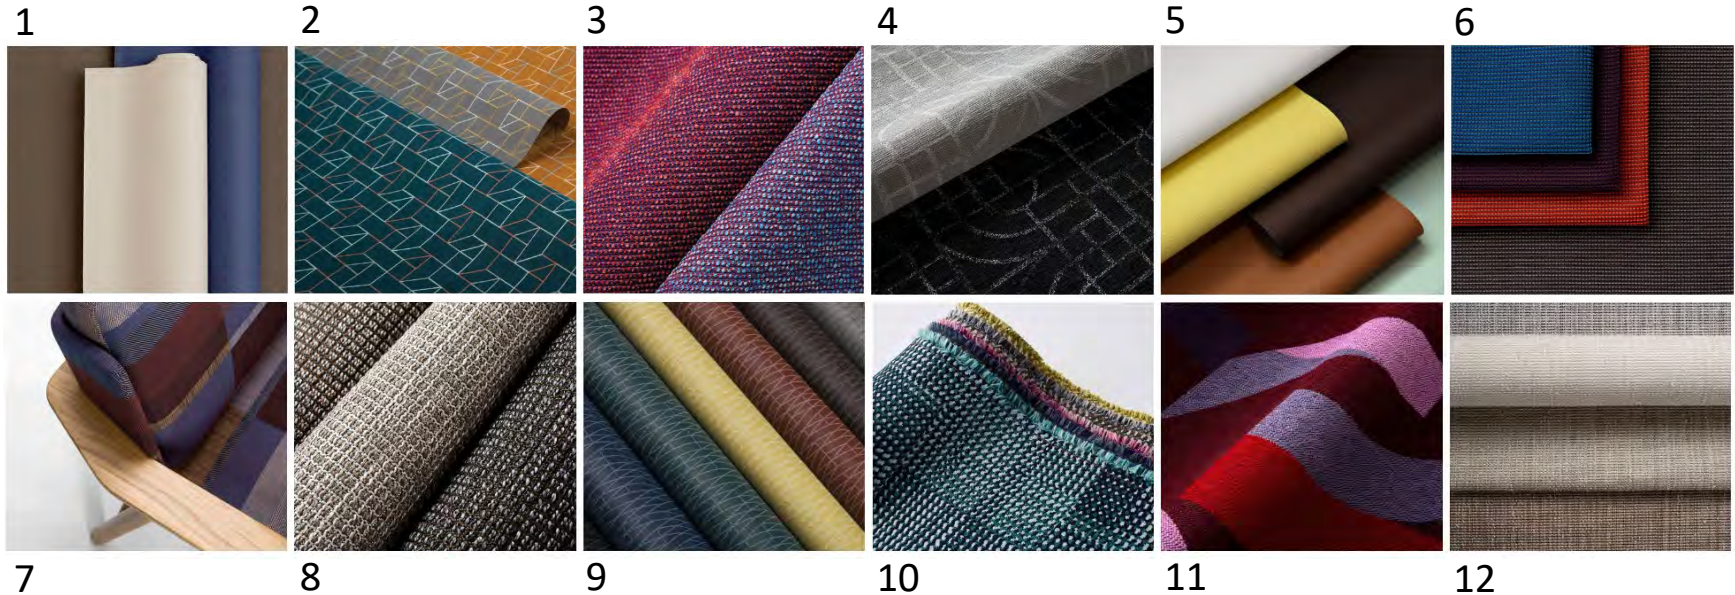

Be Well

...with fabrics

Ultra-Cleanable Solutions for All Environments:

1 | LUUM Ultra Durable	7 | LUUM Structured Stripe
2 | LUUM Vector	8 | LUUM Substance
3 | LUUM Vital	9 | LUUM Synaptic
4 | LUUM Thangka	10 | LUUM Point to Point
5 | LUUM Top Coat	11 | LUUM Schema
6 | LUUM Two Tone	12 | LUUM Soft Ridge